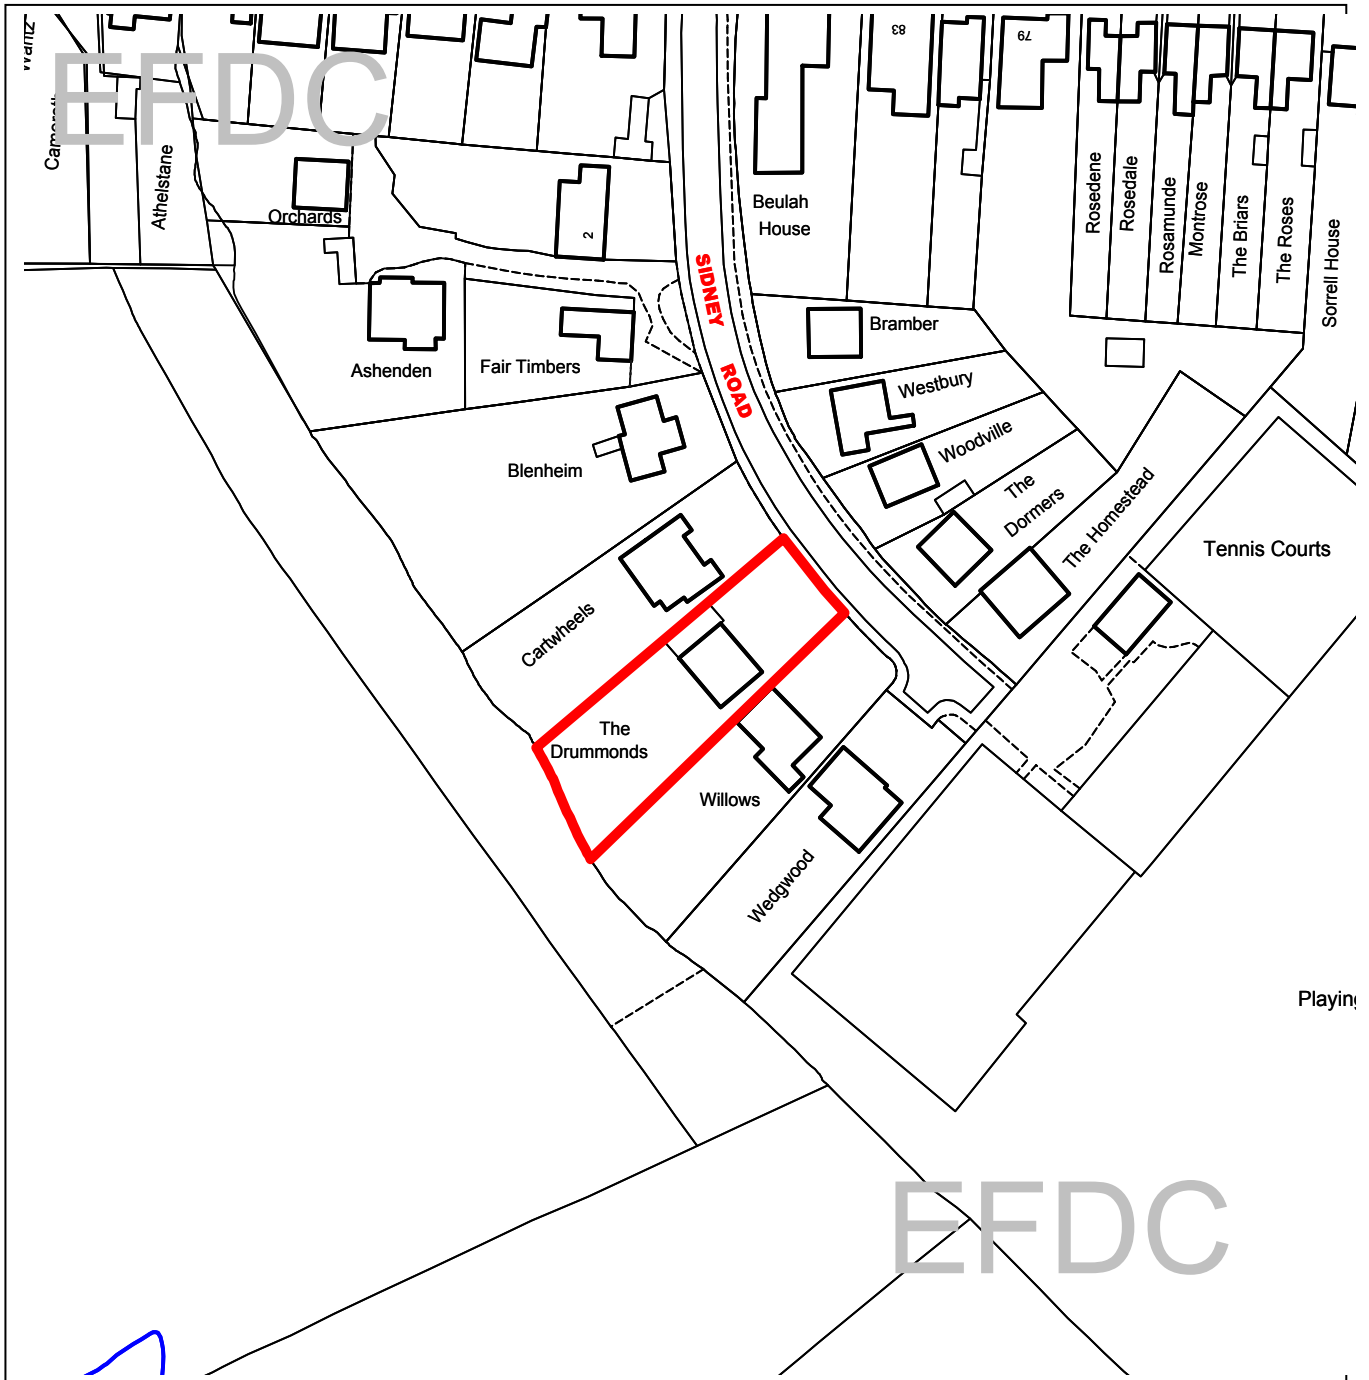

Epping Forest District Council

Agenda Item Number 11

Unauthorised reproduction infringes
Crown Copyright and may lead to
prosecution or civil proceedings.

Contains Ordnance Survey Data. ©
Crown Copyright 2013 EFDC License No:
100018534

Contains Royal Mail Data. © Royal Mail
Copyright & Database Right 2013

Application Number:	EPF/3058/15
Site Name:	The Drummonds, Sidney Road, Theydon Bois, CM16 7DT
Scale of Plot:	1/1250